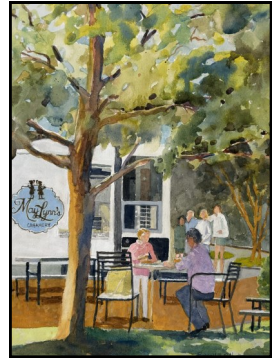

# Close to Home

**Spencer Garden Path**  
by Dennis Johnson

**Batteau Race Prep**  
by Purnell Pettyjohn

**Inner Courtyard, Westminster Pres.**  
by Bob Blevins

**MayLynne's**  
by Purnell Pettyjohn

**Lynchburg Grows**  
by Betsy Jones

**Boat House at Sweet Briar**  
by Jim Hicks

**Lynchburg Sunset**  
by David Eakin

**Awareness Garden**  
by Kelly Mattox