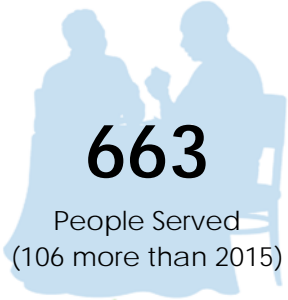

Collaborations & Partnerships

Nonprofits + Medical Community + Home Health
Businesses + Schools + Area Agencies
Civic Groups + Faith Community